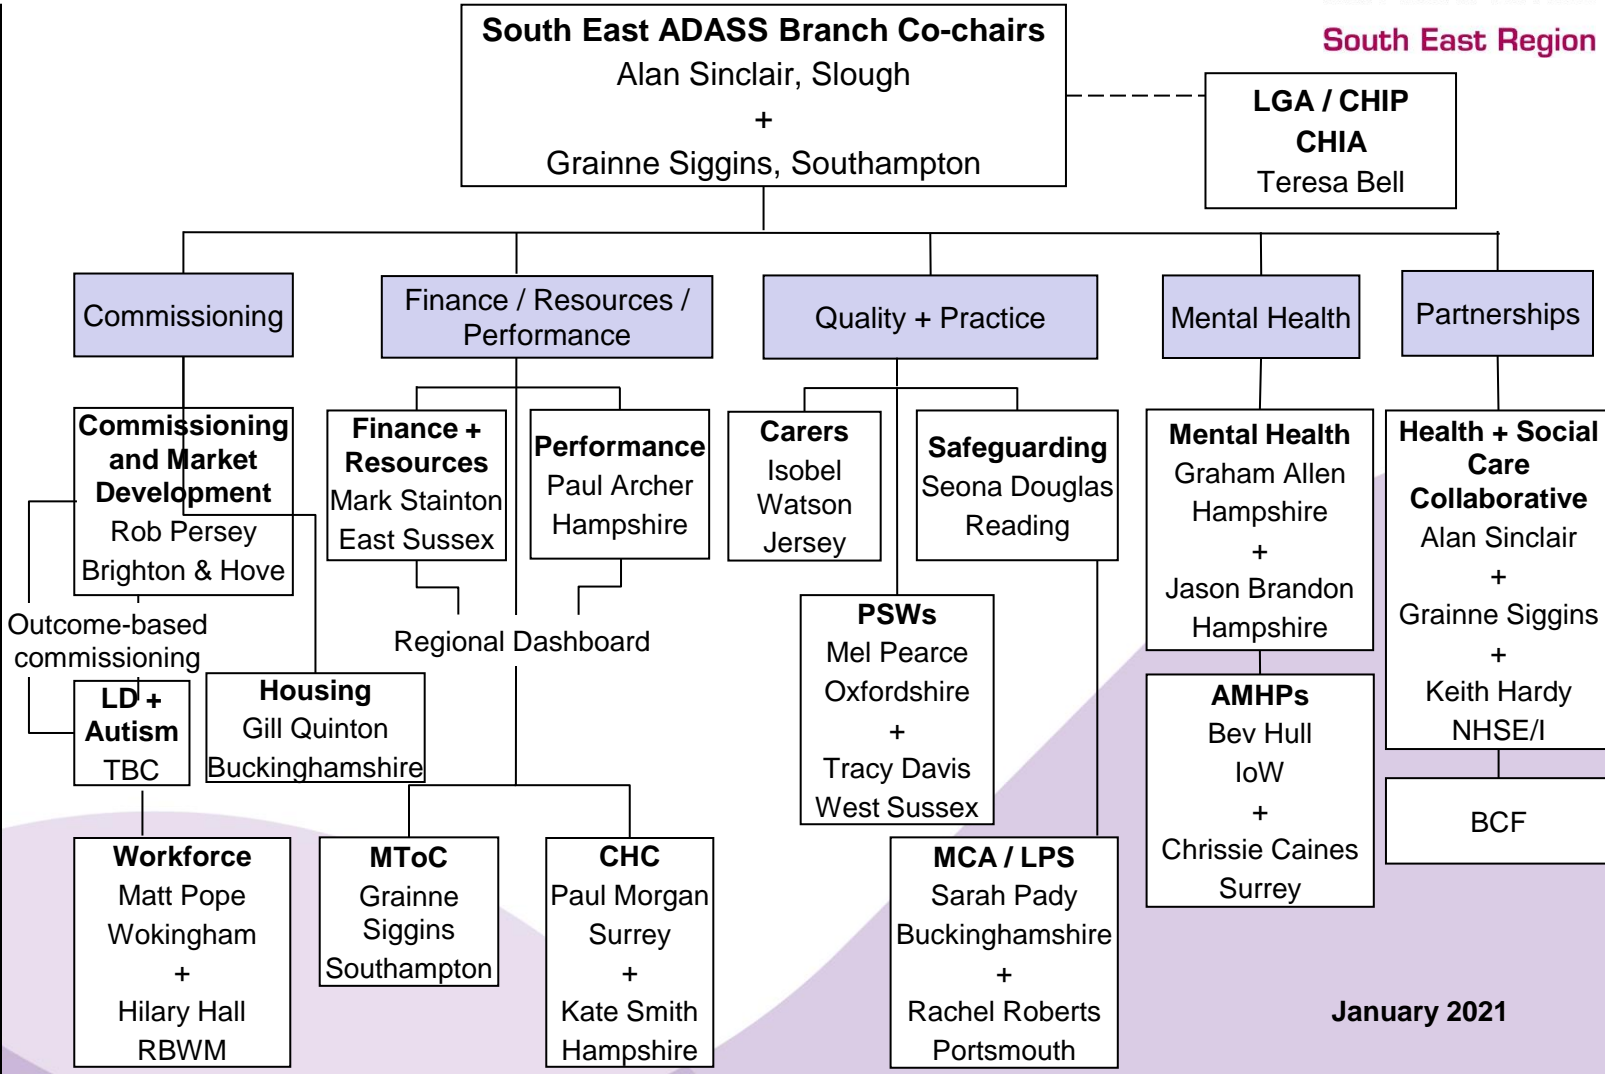

South East ADASS

Sector Led Improvement Regional Programme

2020/21

South East Region

- Bracknell Forest
- Brighton & Hove
- Buckinghamshire
- East Sussex
- Hampshire
- Isle of Wight
- Kent
- Medway
- Oxfordshire
- Portsmouth
- Reading
- RBWM
- Surrey
- Slough
- Southampton
- States of Jersey
- West Sussex
- West Berkshire
- Wokingham

January 2021

| Regional Dashboard | Regional Workshops | Website |
| Peer Reviews | Support Offer | T&F Groups |